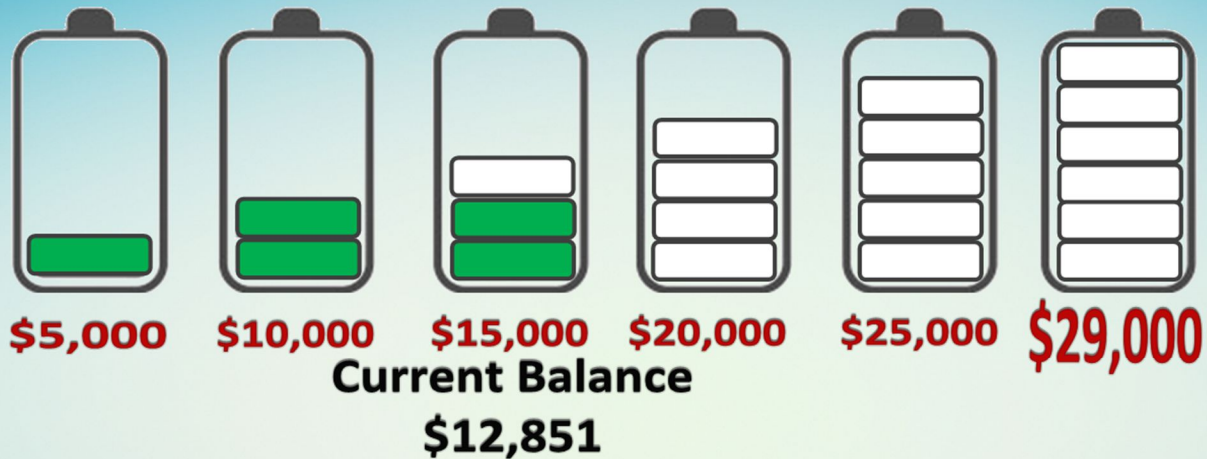

FORWARD IN FAITH

Celebrating God's **POWER** Through Shared Sacrifice!

Capitol Campaign Phase 1 - Updating Exterior of Original Building

- New Siding, Soffit, Etc.
- New Double Glass Doors with Side Lights
- New Windows East and North Side